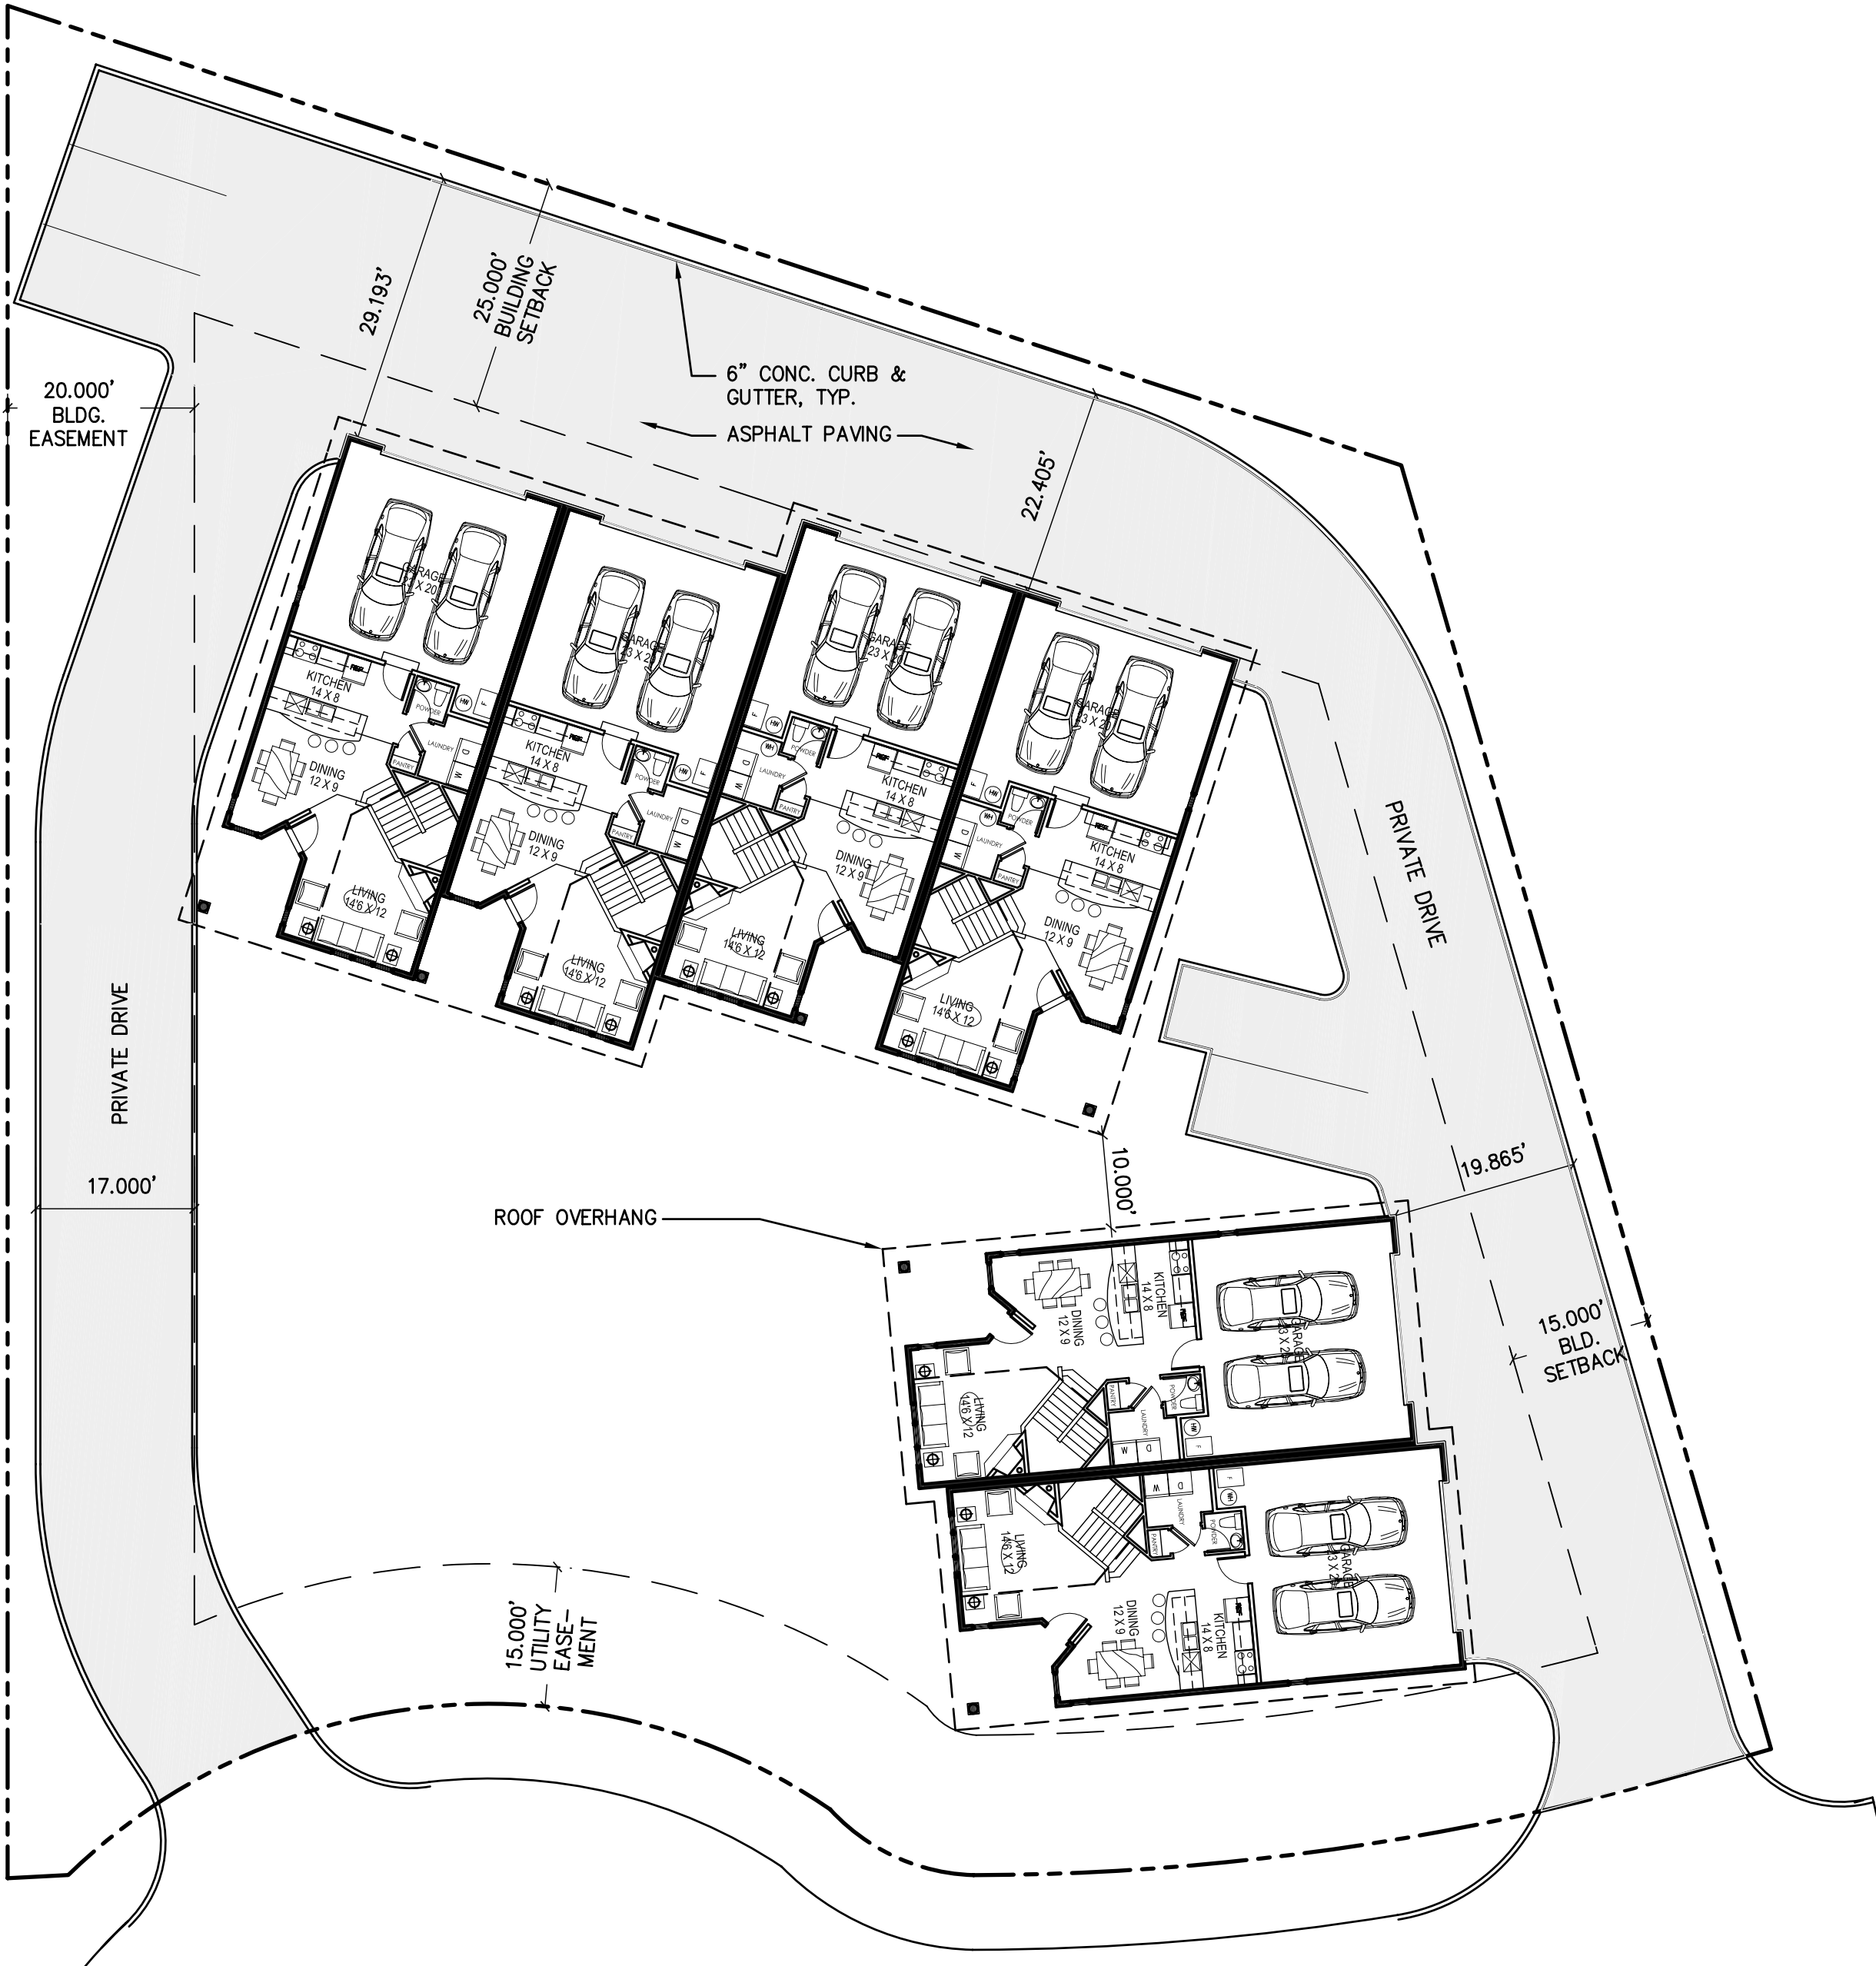

CIRQUE WAY TOWNHOMES

MONTROSE, COLORADO

CIRQUE WAY

1 SITE PLAN
A1.1 1/16"=1'-0"

PROJECT NUMBER	06-160
DRAWN	KWH
CHECKED	KWH
DATE	01.19.07
	PRELIMINARY

SITE PLAN TITLE

A1.1